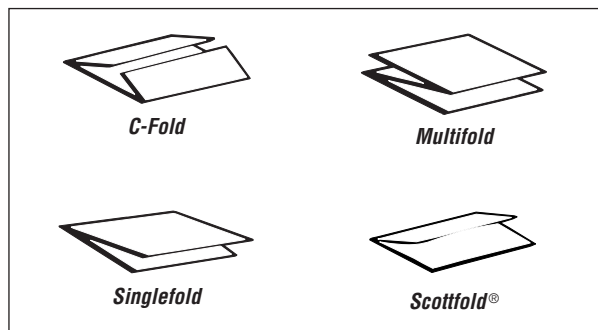

Kimberly-Clark Professional

Multifold Hand Towels

- One-ply towels
- 9.3 x 9.4 sheet size

No.	Paper	Towels/ Pack	Packs/ Case	Case
A	Kleenex® Towels—High quality with fast-drying ridges. ♻️			
KCC 01890	White	150	16	55.41
B	Scott® Towels—Absorbency pockets. ♻️			
KCC 01804	White	250	16	70.32

C-Fold Hand Towels

- One-ply towels
- 13.15 x 10.125 sheet size

No.	Paper	Towels/ Pack	Packs/ Case	Case
C	Kleenex® Towels—High quality, embossed. ♻️			
KCC 01500	White	150	16	71.68
D	Scott® Towels—Embossed. ♻️			
KCC 01510	White	200	12	58.73

Singlefold Hand Towels

- One-ply towels
- 10.5 x 9.3 sheet size

No.	Paper	Towels/ Pack	Packs/ Case	Case
E	Scott® Towels—Embossed. ♻️			
KCC 01700	White	250	16	75.00

Scottfold® Hand Towels

High quality with fast-drying ridges. Designed to dispense one at a time to eliminate dispensing problems. Virtually eliminates tear-out and messy towel litter. Superior replacement for C-Fold and Multifold towels. White, one-ply. 12.4" length sheets.

No.	Paper	Towel Width	Packs/ Case	Case
F	Kleenex® Scottfold® Towels—120 towels/pack. ♻️			
KCC 01900	White	8.1"	20	53.27
KCC 01999	White	9.4"	16	53.27
G	Scott® Scottfold® Towels—175 towels/pack. ♻️			
KCC 01950	White	8.1"	20	48.62

1. ♻️ All towels sold on this page are:
2. Recycled, minimum 40% post-consumer paper
   - EPA Compliant for recycled content in paper towels